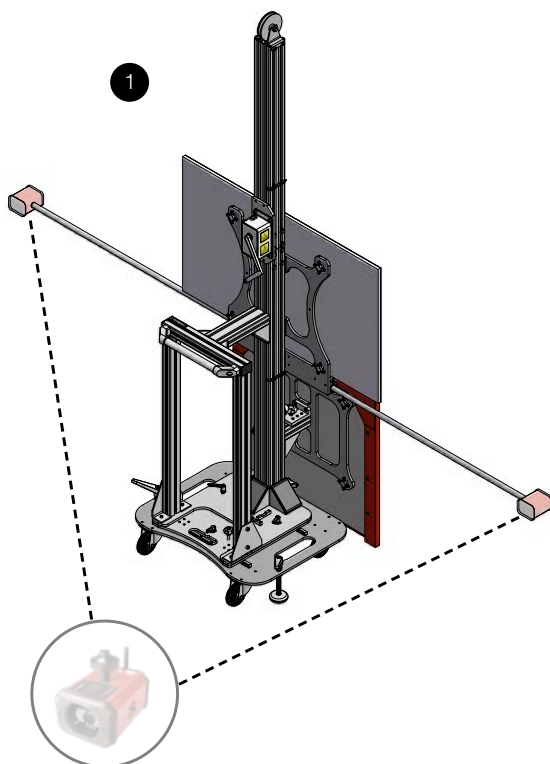

AM1884/21012

Iveco ADAS calibration with camera-based wheel alignment system

Iveco ADAS-kalibrering med kamerabaserat hjulmätsystem

Iveco ADAS-Kalibrierung mit kamerabasiertem Achsmesssystem

#	Article #	Order #	Pcs.	EN	SE	DE
1	AM1884	21012	1	Calibration stand	Kalibreringsstativ	Kalibrierungsstand

The equipment requires one of the following wheel alignment systems:

- JOSAM cam-aligner
- Truckcam (with camera TC-256/TC-268)

All systems require Josam Homepage software version 4.2.8.x or higher.

Note: using multi-bracket adapters is strongly recommended! See page 2.